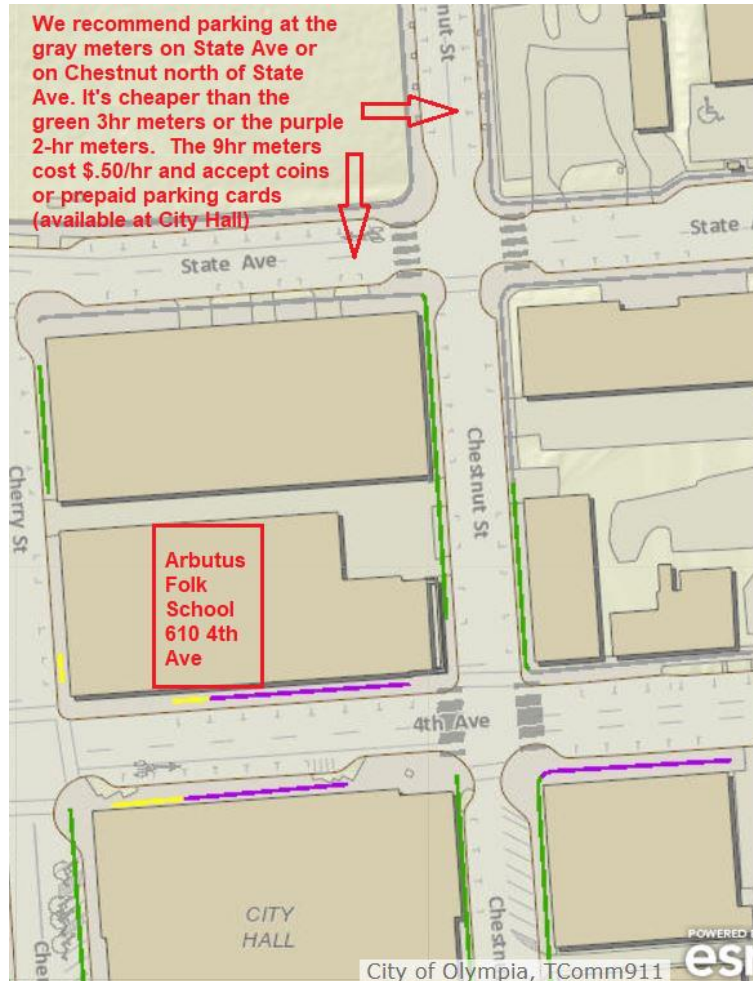

Parking Information for Visitors to Arbutus Folk School

All parking free after 5pm and on weekends!

On-street parking is available in downtown Olympia at 2, 3 and 9 hour meters. 2 hour meters accept coins and credit cards. 3 and 9 hour meters, which are older models, accept coins and Smart Cards available for purchase at City Hall.

Meters are monitored **Monday - Friday from 8:00am to 5:00pm**. You do not have to pay to park at the meters weeknights after 5:00pm, on weekends or City-recognized holidays.

Disabled Parking in Olympia: The City honors valid disabled parking placards and license plates by offering free parking with no time limits at metered and timed spaces in the City, as well as any marked disabled parking stalls.

Your first 15 minutes are always FREE at any 2, 3 or 9 Hour meter!

- 2 Hour Meters: Push any button before inserting payment (meter must be flashing 0.00)
- 3 or 9 Hour Meters: Push the red or silver button before inserting payment (meter must be flashing 0:00)

Additional information can be found here: <http://olympiawa.gov/city-services/parking/downtown.aspx>